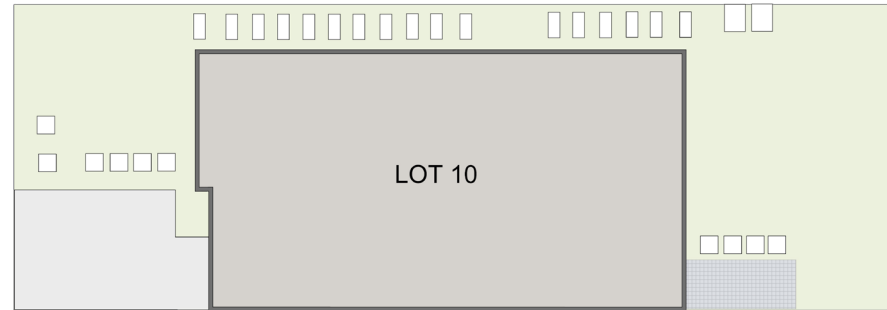

Land Area 175m² **House Area** 161m²

Universal Homes Limited reserves the right to change these plans.

SITE PLAN

GROUND FLOOR

FIRST FLOOR