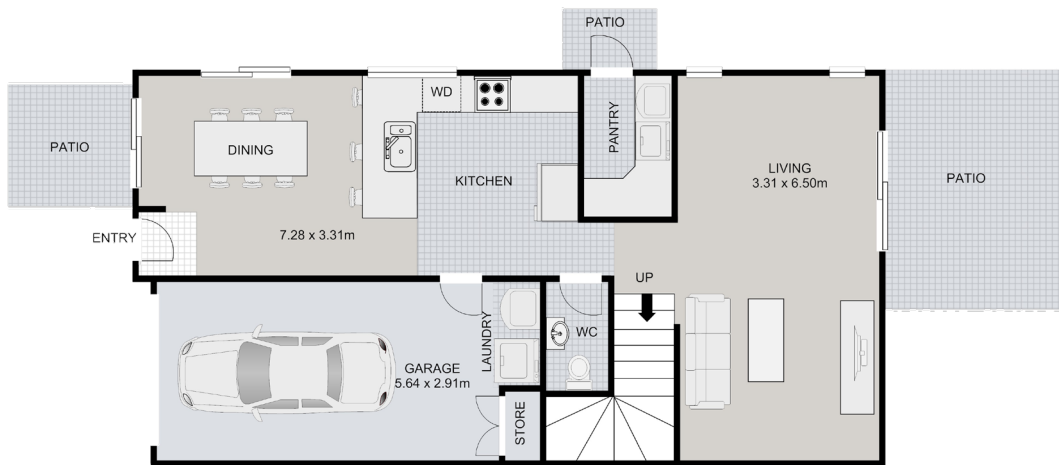

Land Area 175m² **House Area** 161m²

Universal Homes Limited reserves the right to change these plans.

SITE PLAN

GROUND FLOOR

FIRST FLOOR