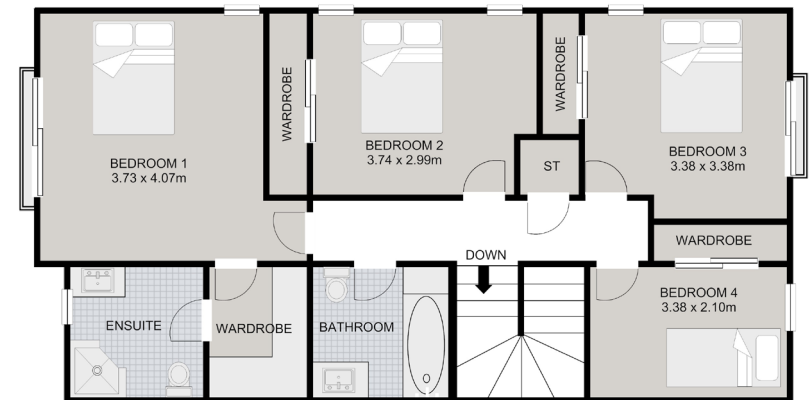

Land Area 175m² **House Area** 161m²

Universal Homes Limited reserves the right to change these plans.

SITE PLAN

GROUND FLOOR

FIRST FLOOR