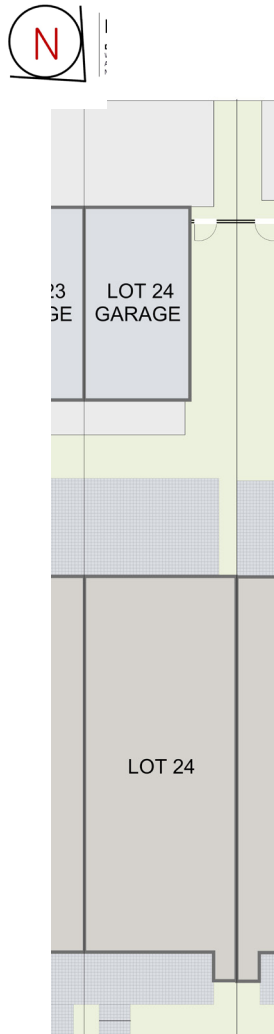

Land Area 141m² House Area 138.10 m²

Universal Homes Limited reserves the right to change these plans.

SITE PLAN

GROUND FLOOR

FIRST FLOOR