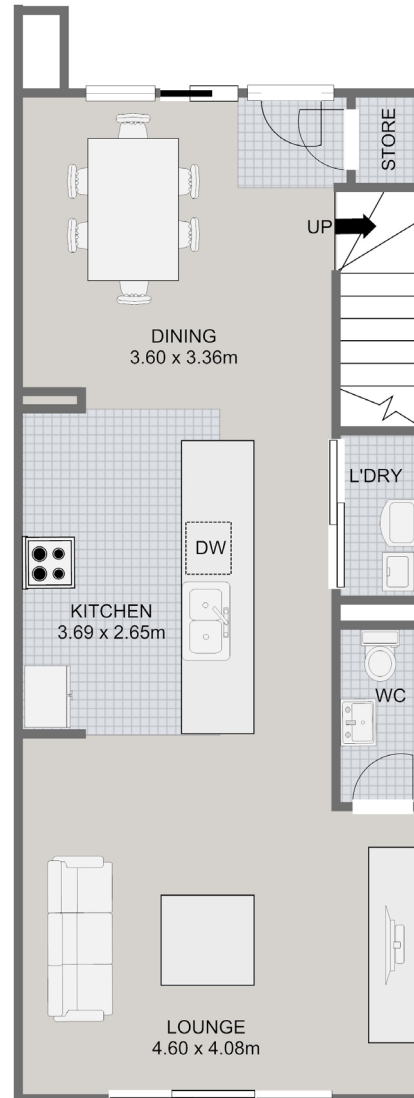

Land Area 141m² House Area 138.10 m²

Universal Homes Limited reserves the right to change these plans.

SITE PLAN

GROUND FLOOR

FIRST FLOOR