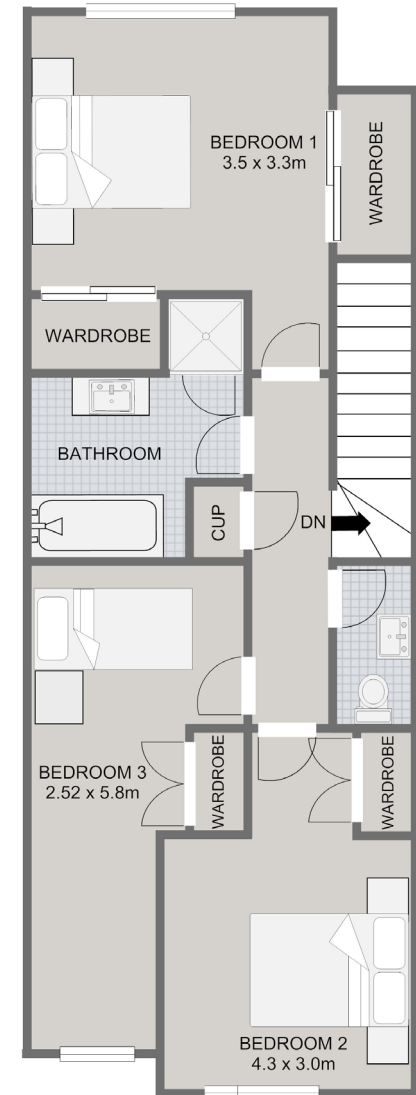

Land Area 141m² House Area 138.10 m²

Universal Homes Limited reserves the right to change these plans.

SITE PLAN

GROUND FLOOR

FIRST FLOOR