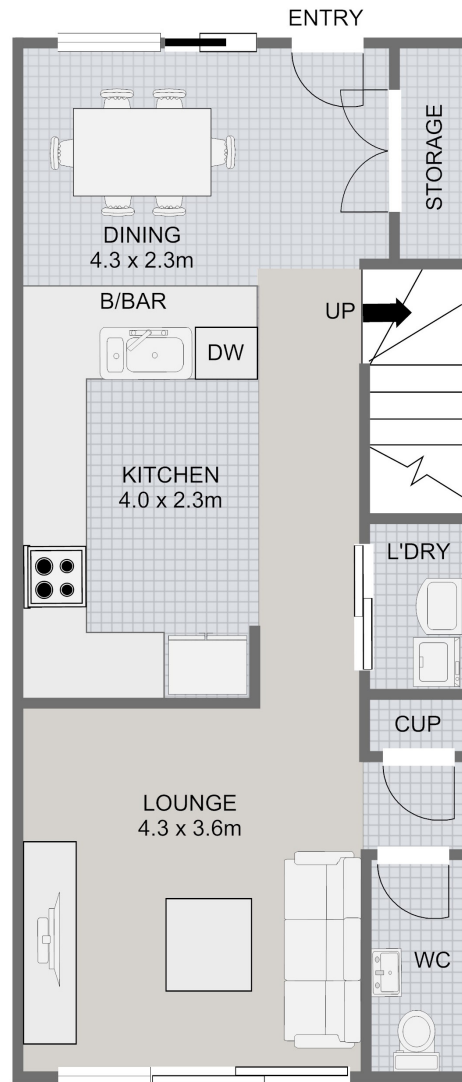

Land Area 132m<sup>2</sup> House Area 114.4m<sup>2</sup>

Universal Homes Limited reserves the right to change these plans.

SITE PLAN

GROUND FLOOR

FIRST FLOOR