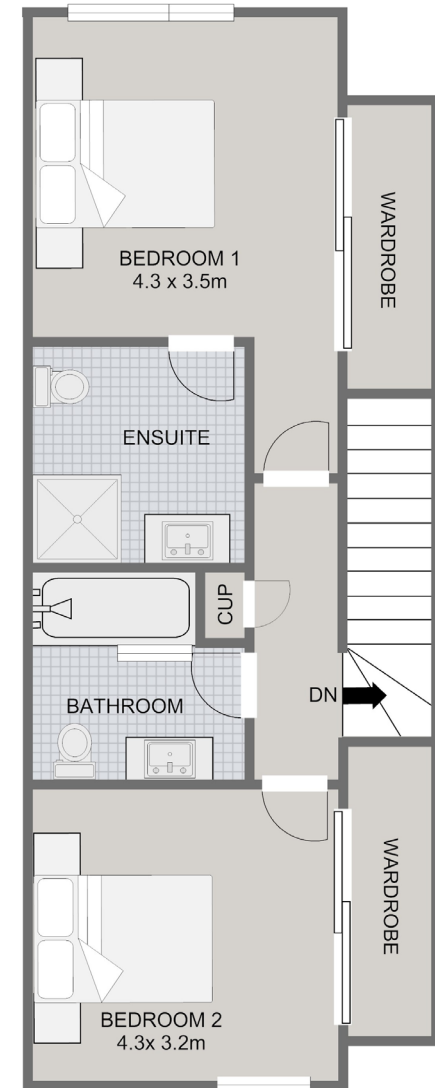

Land Area 132m<sup>2</sup> House Area 114.4m<sup>2</sup>

Universal Homes Limited reserves the right to change these plans.

SITE PLAN

GROUND FLOOR

FIRST FLOOR