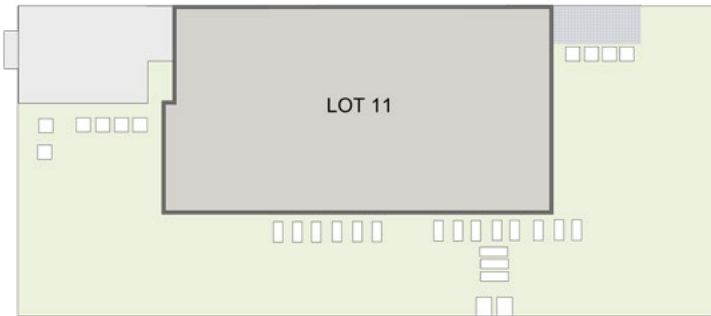

Land Area 222m² House Area 160.7m²

Universal Homes Limited reserves the right to change these plans.

SITE PLAN

GROUND FLOOR

FIRST FLOOR