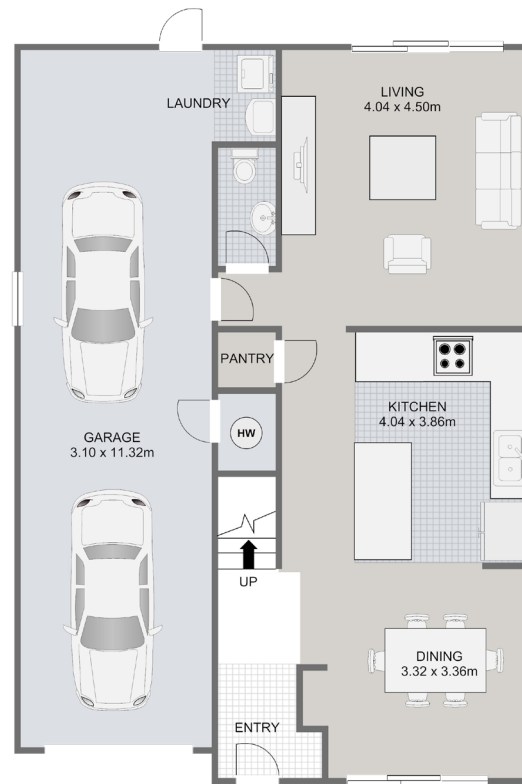

Floor Area 167m² **Section Area** 311m²

Universal Homes Limited reserves the right to change these plans.

LOT 52

Site Plan

Ground Floor

First Floor