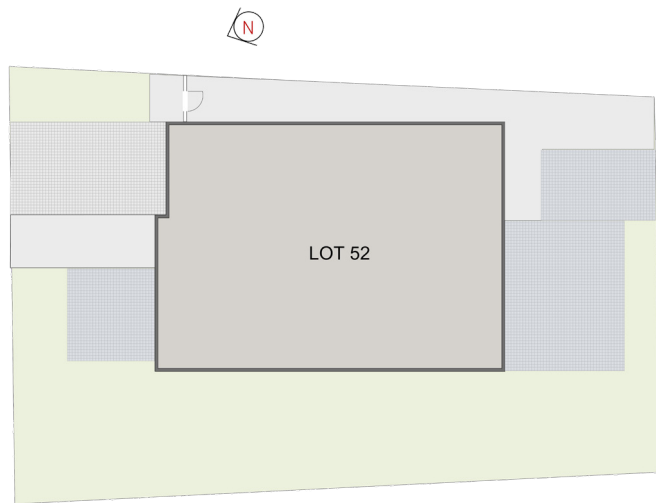

Floor Area 167m² **Section Area** 311m²

Universal Homes Limited reserves the right to change these plans.

LOT 52

Site Plan

Ground Floor

First Floor