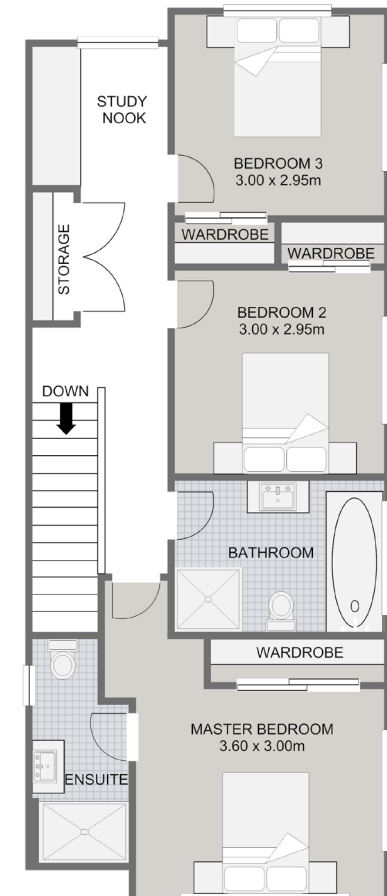

Floor Area 167m² **Section Area** 311m²

Universal Homes Limited reserves the right to change these plans.

LOT 52

Site Plan

Ground Floor

First Floor