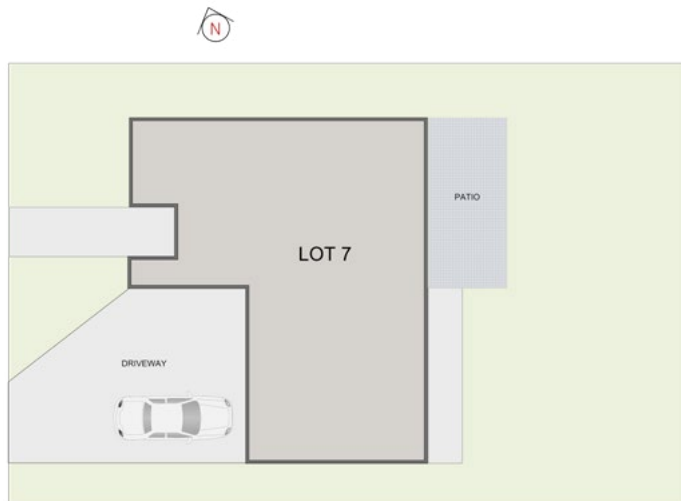

Land Area 340m² House Area 169.8m²

Universal Homes Limited reserves the right to change these plans.

SITE PLAN

GROUND FLOOR

FIRST FLOOR