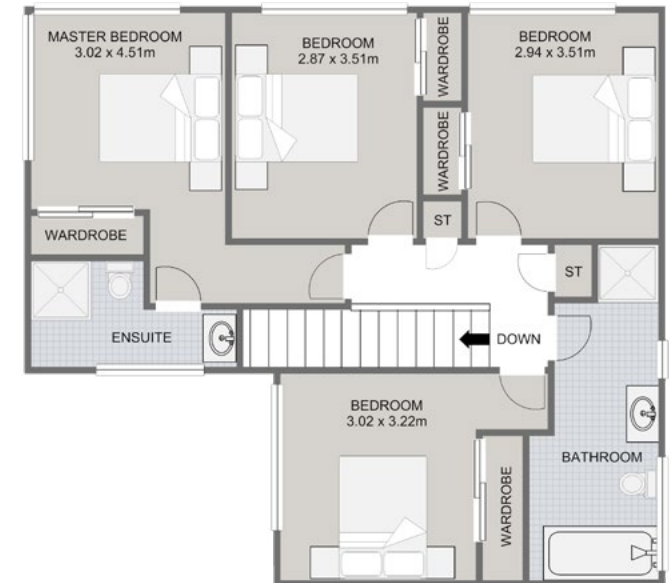

Land Area 340m² House Area 169.8m²

Universal Homes Limited reserves the right to change these plans.

SITE PLAN

GROUND FLOOR

FIRST FLOOR