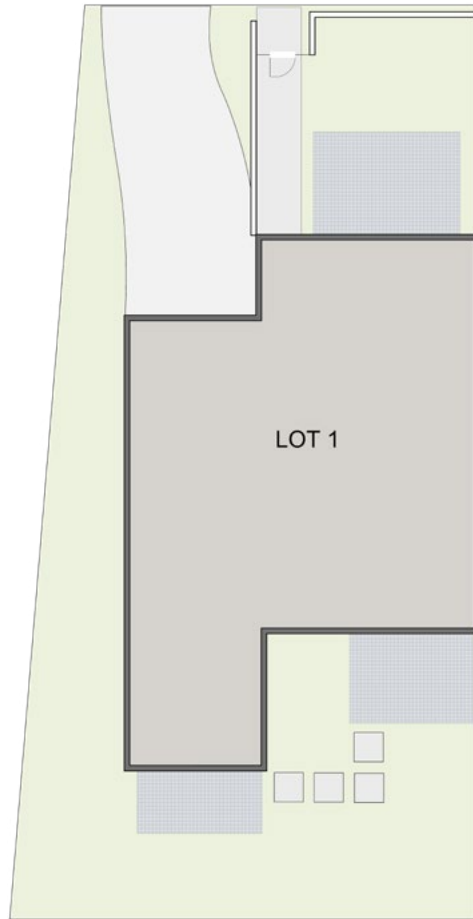

Land Area 293m² House Area 173.6m²

Universal Homes Limited reserves the right to change these plans.

SITE PLAN

GROUND FLOOR

FIRST FLOOR