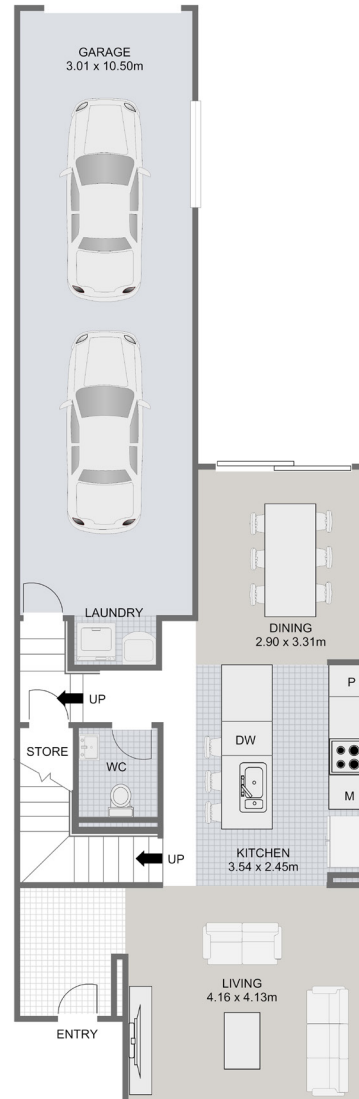

Land Area 158 m² House Area 170 m²

Universal Homes Limited reserves the right to change these plans.

SITE PLAN

GROUND FLOOR

FIRST FLOOR