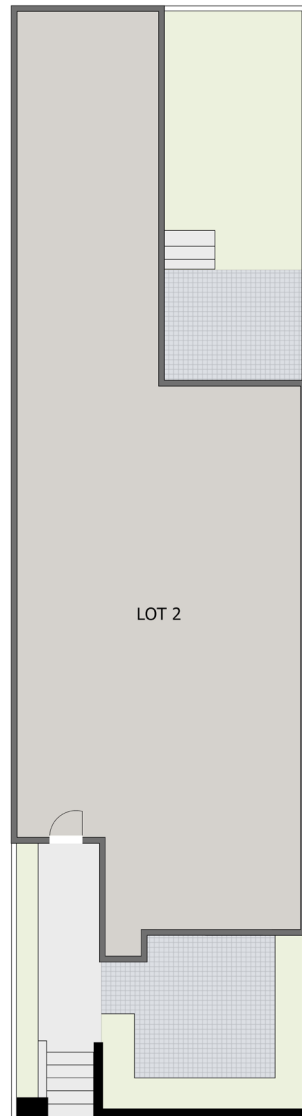

Land Area 158 m² House Area 170 m²

Universal Homes Limited reserves the right to change these plans.

SITE PLAN

GROUND FLOOR

FIRST FLOOR