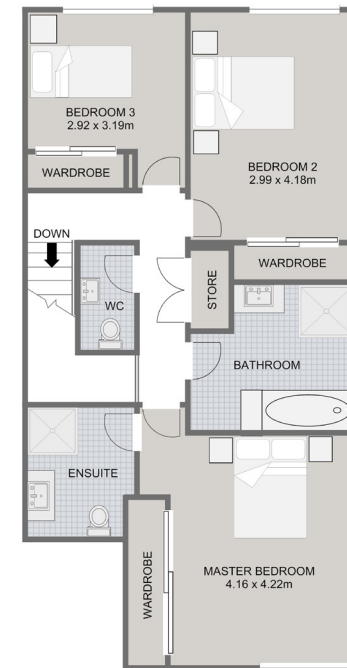

Land Area 158 m² House Area 170 m²

Universal Homes Limited reserves the right to change these plans.

SITE PLAN

GROUND FLOOR

FIRST FLOOR