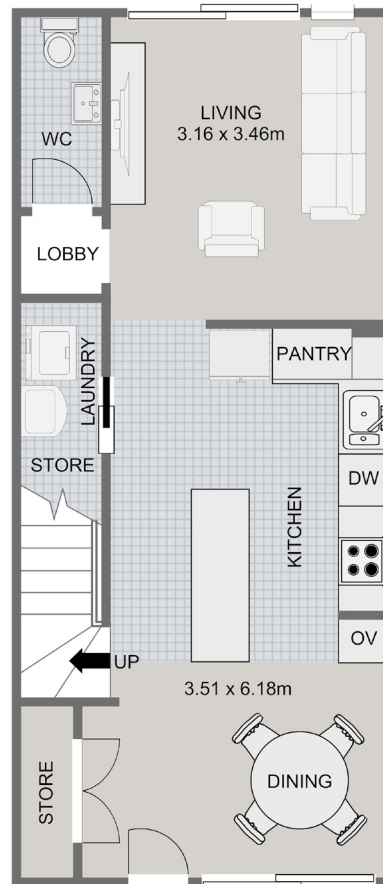

Land Area 112 m² House Area 115 m²

Universal Homes Limited reserves the right to change these plans.

SITE PLAN

GROUND FLOOR

FIRST FLOOR