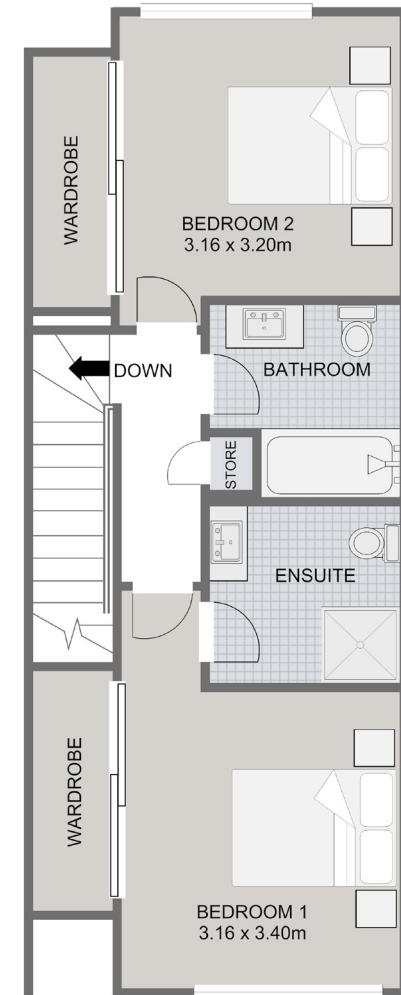

Land Area 112 m² House Area 115 m²

Universal Homes Limited reserves the right to change these plans.

SITE PLAN

GROUND FLOOR

FIRST FLOOR