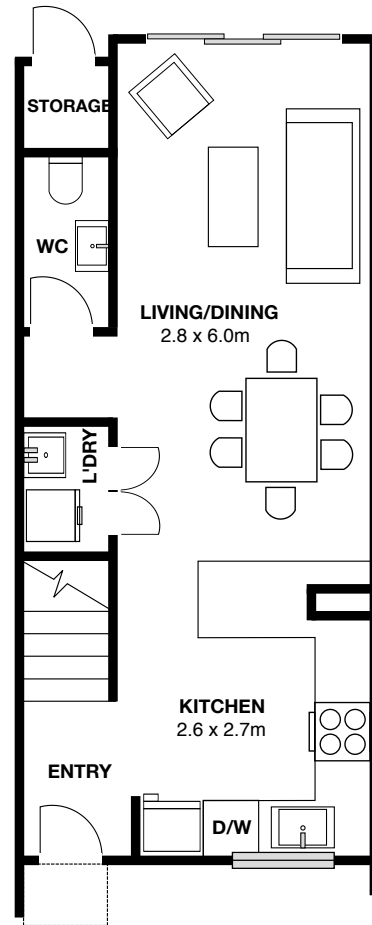

LOT 251

Land Area 87m² House Area 77m²

60+
YEARS

mb
MASTER BUILDERS

Lower Level

Upper Level

univers^l
New Since 1959

Shelley Clark
021 896 987
shelleyc@universal.co.nz

Land Area 87m² House Area 77m²

60+
YEARS

mb
MASTER
BUILDERS

SITE PLAN

univers^l
New Since 1959

Shelley Clark
021 896 987
shelleyc@universal.co.nz

Adrienne Hansen
021 742 042
adrienneh@universal.co.nz

WEST HILLS
westhills.co.nz