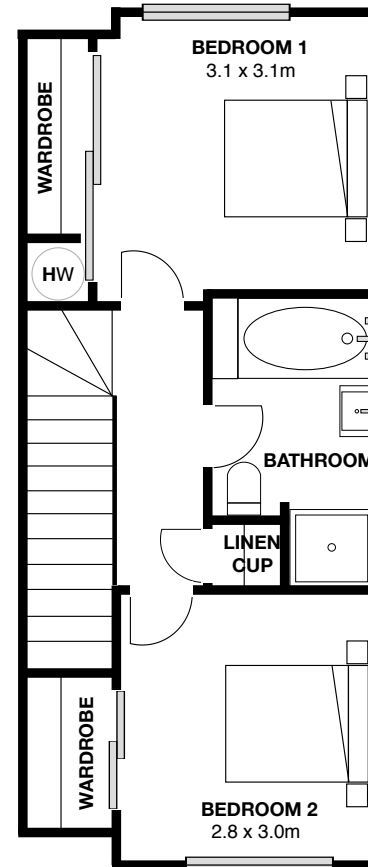

LOT 251

Land Area 87m² House Area 77m²

60+
YEARS

mb
MASTER BUILDERS

Lower Level

Upper Level

univers^l
New Since 1959

Shelley Clark
021 896 987
shelleyc@universal.co.nz

Land Area 87m² House Area 77m²

60+
YEARS

mb
MASTER
BUILDERS

SITE PLAN

univers^l
New Since 1959

Shelley Clark
021 896 987
shelleyc@universal.co.nz

Adrienne Hansen
021 742 042
adrienneh@universal.co.nz

WEST HILLS
westhills.co.nz