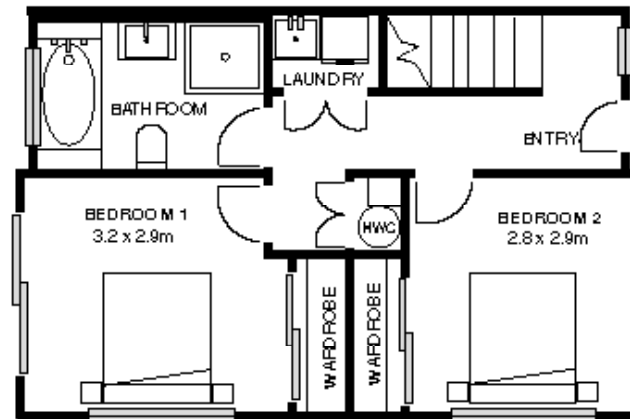

LOT 261

Land Area 119m² House Area 80m²

Lower Level

LOT 261

Land Area 119m² House Area 80m²

SITE PLAN