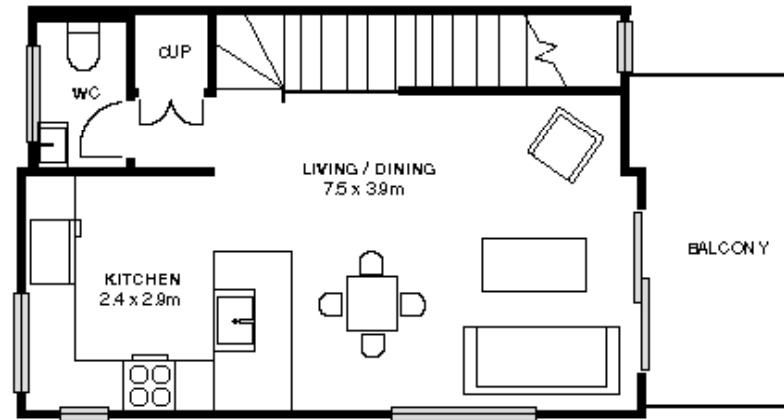

LOT 261

Land Area 119m² House Area 80m²

Lower Level

LOT 261

Land Area 119m² House Area 80m²

SITE PLAN