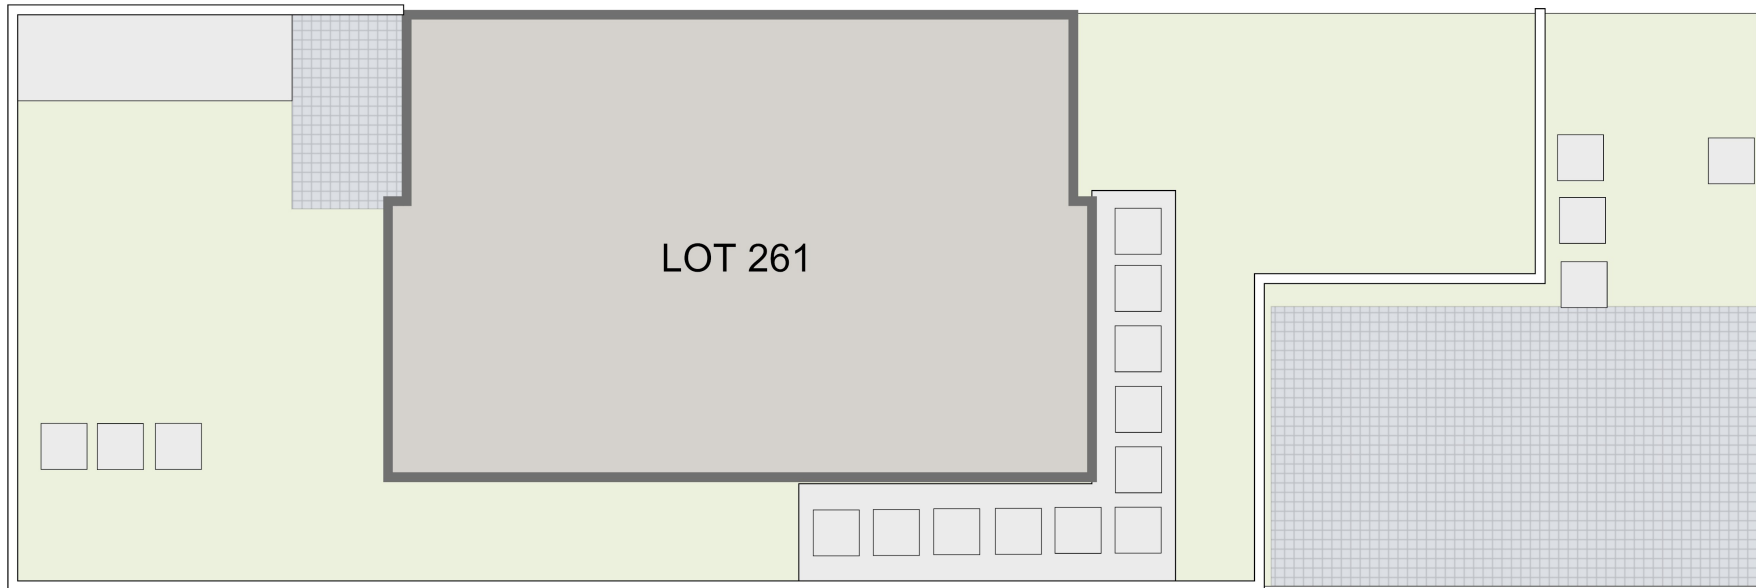

LOT 261

Land Area 119m² House Area 80m²

Lower Level

LOT 261

Land Area 119m² House Area 80m²

SITE PLAN