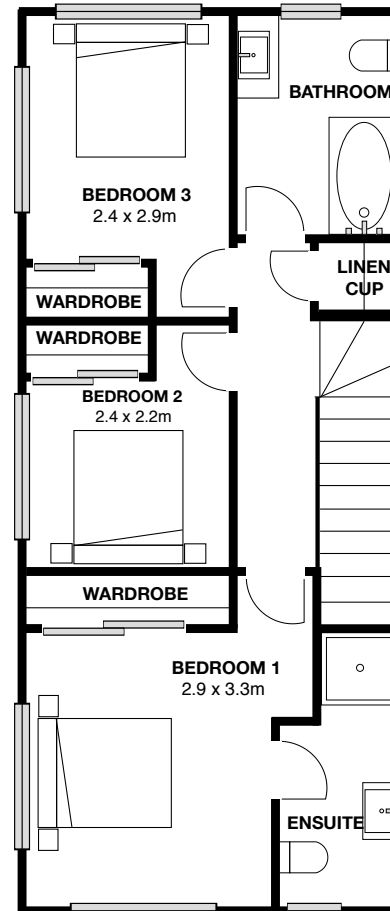

Upper Level