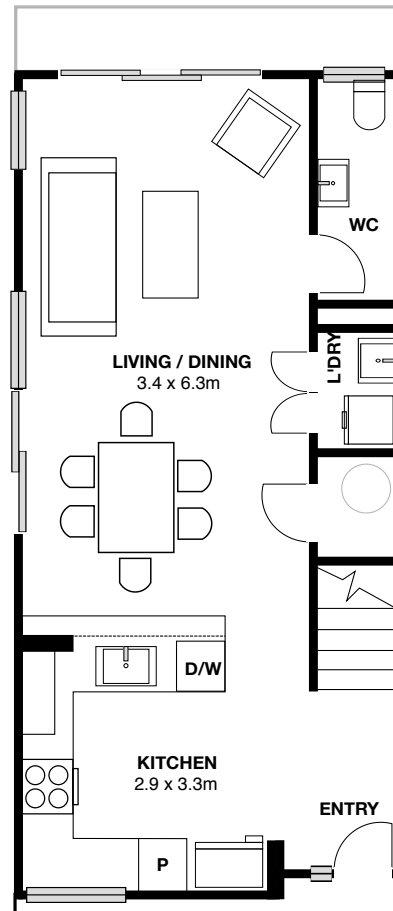

LOT 250

3

2.5

1

1

Land Area 133m² House Area 95m²

60+
YEARS

mb
MASTER
BUILDERS

Lower Level