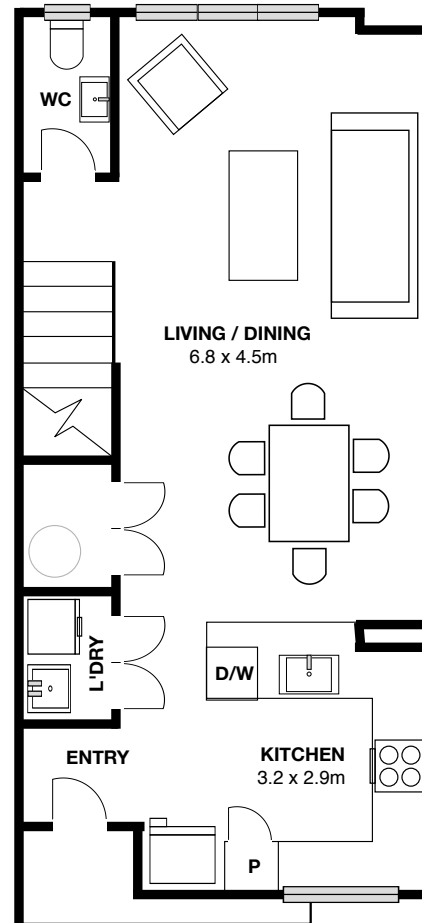

LOT 244

3

1.5

1

1

Land Area 105m² House Area 99m²

60+
YEARS

mb
MASTER
BUILDERS

Lower Level