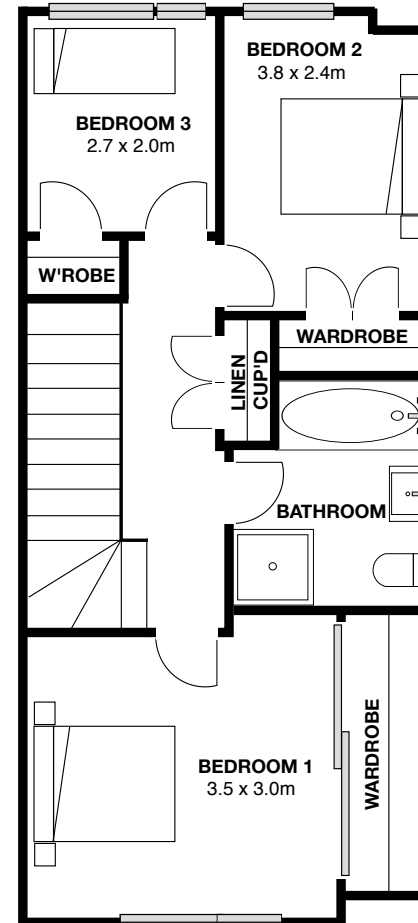

Upper Level