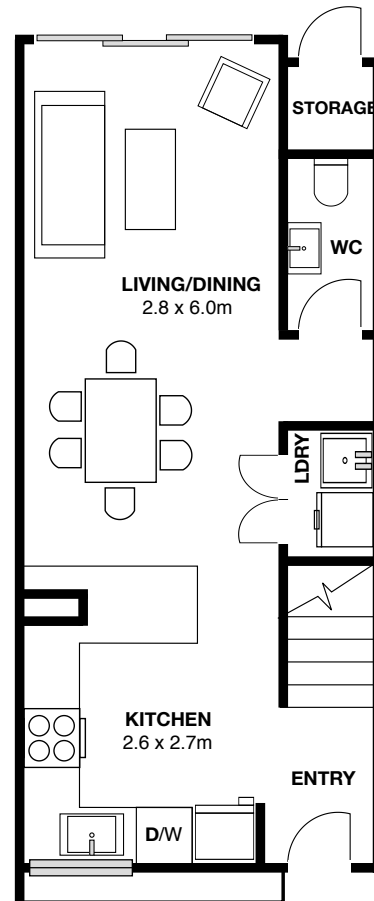

LOT 252

Land Area 87m² House Area 77m²

60+
YEARS

mb
MASTER BUILDERS

Lower Level

Upper Level

univers^l
New Since 1959

Shelley Clark
021 896 987
shelleyc@universal.co.nz

Land Area 87m² House Area 77m²

SITE PLAN

New Since 1959

Shelley Clark

021 896 987

shelleyc@universal.co.nz

Adrienne Hansen

021 742 042