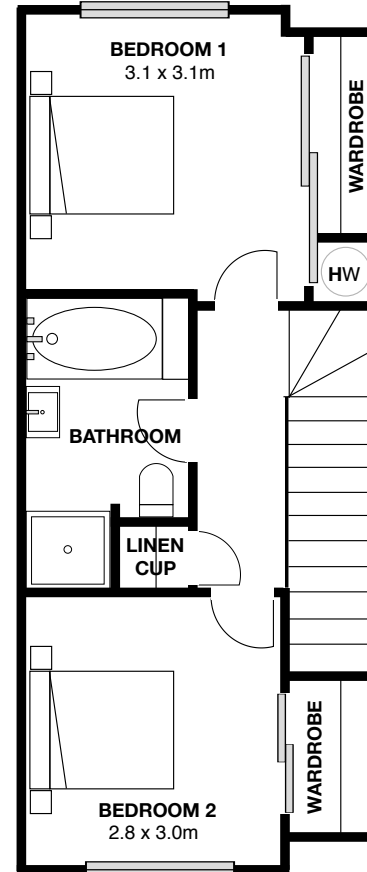

LOT 252

Land Area 87m² House Area 77m²

60+
YEARS

mb
MASTER BUILDERS

Lower Level

Upper Level

univers^l
New Since 1959

Shelley Clark
021 896 987
shelleyc@universal.co.nz

Land Area 87m² House Area 77m²

SITE PLAN

New Since 1959

Shelley Clark

021 896 987

shelleyc@universal.co.nz

Adrienne Hansen

021 742 042