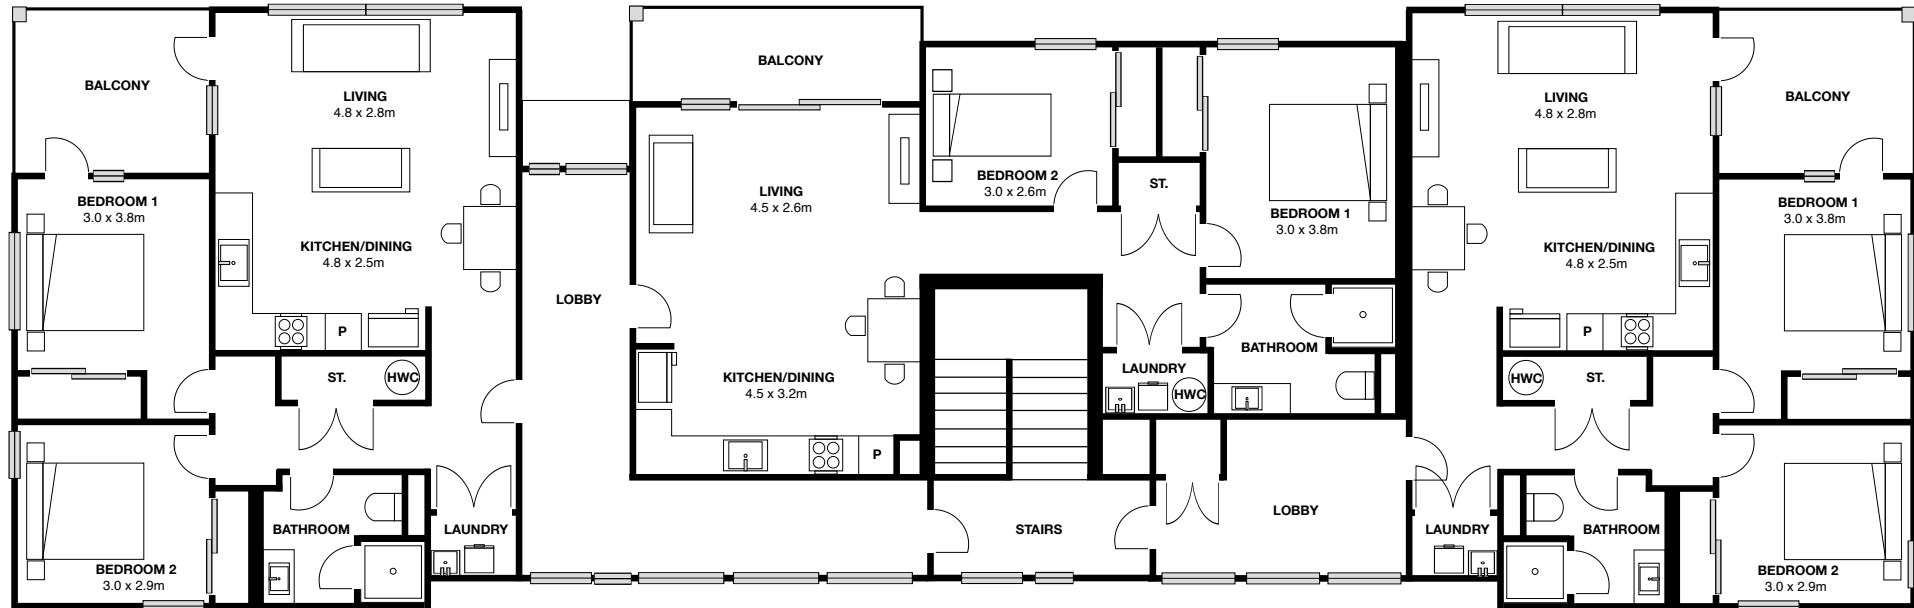

# BLOCK C SECOND FLOOR

60+  
YEARS

mb  
MASTER BUILDERS

PU13

PU14

PU15

univers<sup>l</sup>  
New Since 1959

Srecko Urlich  
0222 007 622  
srecko@universal.co.nz