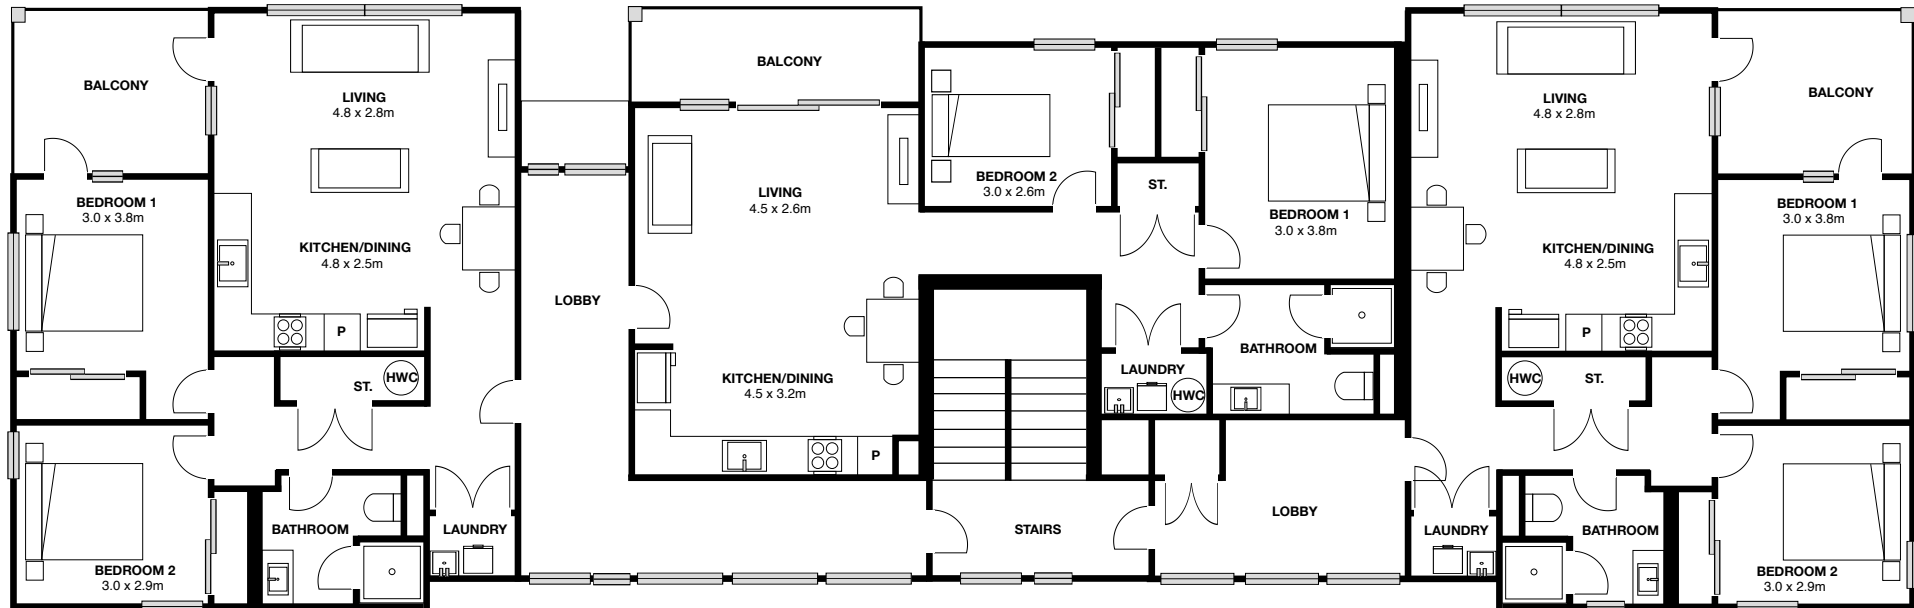

# BLOCK C FIRST FLOOR

60+  
YEARS

mb  
MASTER  
BUILDERS

PU10

PU11

PU12

univers<sup>l</sup>  
New Since 1959

Srecko Urlich  
0222 007 622  
srecko@universal.co.nz