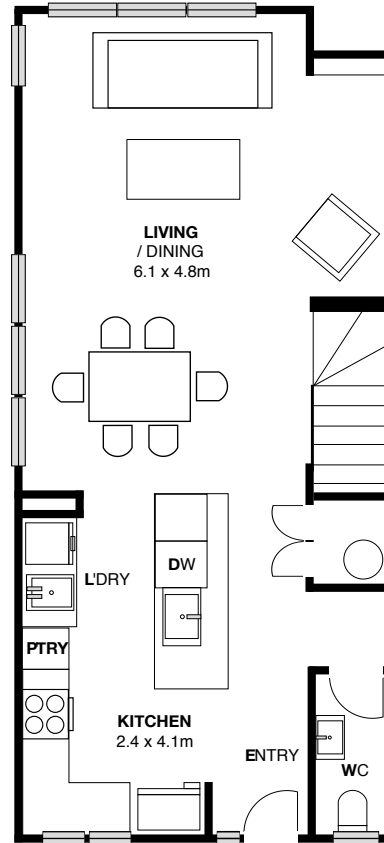

LOT 237

60+
YEARS

mb
MASTER BUILDERS

3

2.5

1

1

Land Area 148m² House Area 107m²

Lower Level