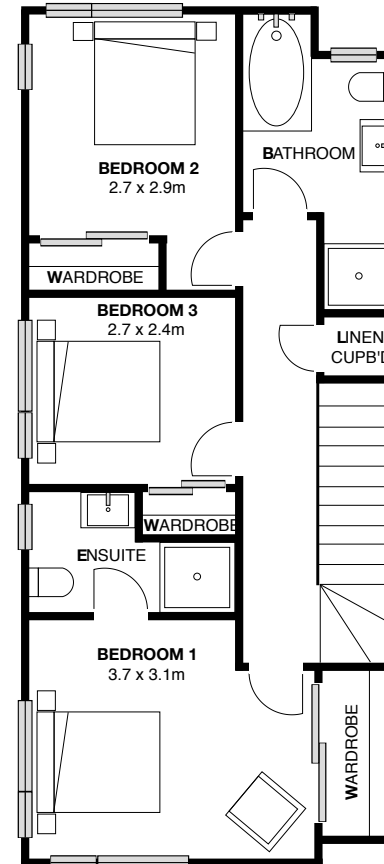

Upper Level