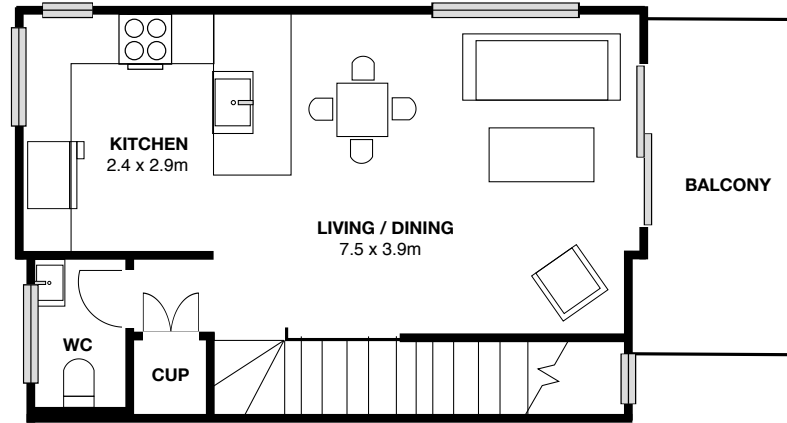

# LOT 262

Land Area 119m<sup>2</sup> House Area 80m<sup>2</sup>

60+  
YEARS

mb  
MASTER  
BUILDERS

**Lower Level**

univers<sup>l</sup>  
New Since 1959

Shelley Clark  
021 896 987  
shelleyc@universal.co.nz

# LOT 262

Land Area 119m<sup>2</sup> House Area 80m<sup>2</sup>

SITE PLAN