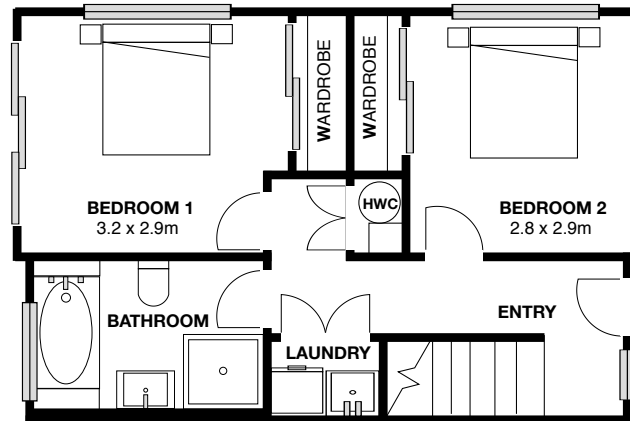

# LOT 262

Land Area 119m<sup>2</sup> House Area 80m<sup>2</sup>

60+  
YEARS

mb  
MASTER  
BUILDERS

**Lower Level**

univers<sup>l</sup>  
New Since 1959

Shelley Clark  
021 896 987  
shelleyc@universal.co.nz

# LOT 262

Land Area 119m<sup>2</sup> House Area 80m<sup>2</sup>

SITE PLAN