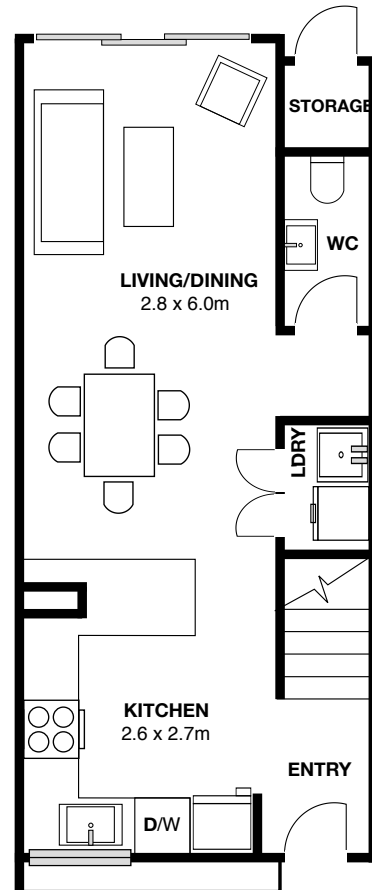

LOT 254

Land Area 87m² House Area 77m²

60+ YEARS

mbTM
MASTER BUILDERS

Lower Level

Upper Level

univers^l
New Since 1959

Shelley Clark
021 896 987
shelleyc@universal.co.nz

Land Area 87m² House Area 77m²

60+
YEARS

mb
MASTER BUILDERS

SITE PLAN

univers^l
New Since 1959

Shelley Clark
021 896 987
shelleyc@universal.co.nz

Adrienne Hansen
021 742 042
adrienneh@universal.co.nz

WEST HILLS
westhills.co.nz