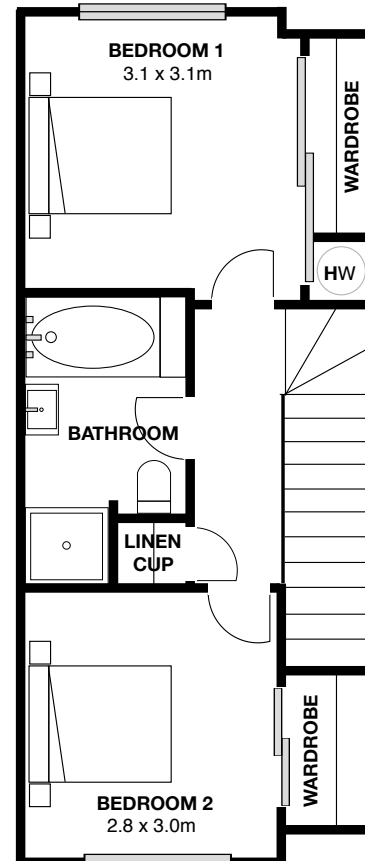

LOT 254

Land Area 87m² House Area 77m²

60+ YEARS

mbTM
MASTER BUILDERS

Lower Level

Upper Level

univers^l
New Since 1959

Shelley Clark
021 896 987
shelleyc@universal.co.nz

Land Area 87m² House Area 77m²

60+
YEARS

mb
MASTER BUILDERS

SITE PLAN

univers^l
New Since 1959

Shelley Clark
021 896 987
shelleyc@universal.co.nz

Adrienne Hansen
021 742 042
adrienneh@universal.co.nz

WEST HILLS
westhills.co.nz