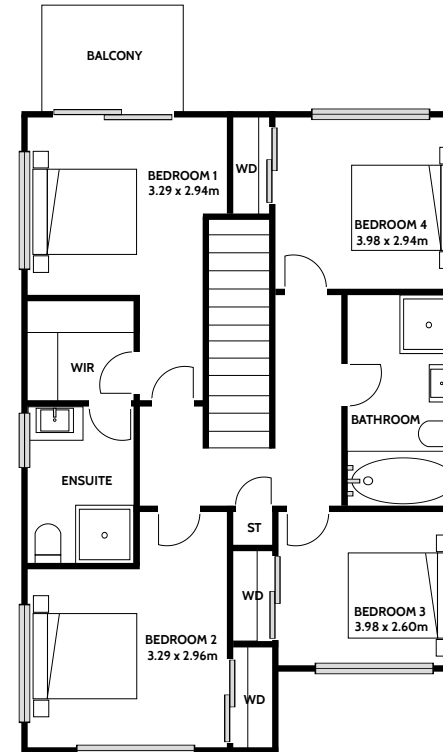

LOT 318

Land Area 246m² House Area 157m²

60+
YEARS

mb
MASTER
BUILDERS

Lower Level

Upper Level

univers^l
New Since 1959

Shelley Clark
021 896 987
shelleyc@universal.co.nz