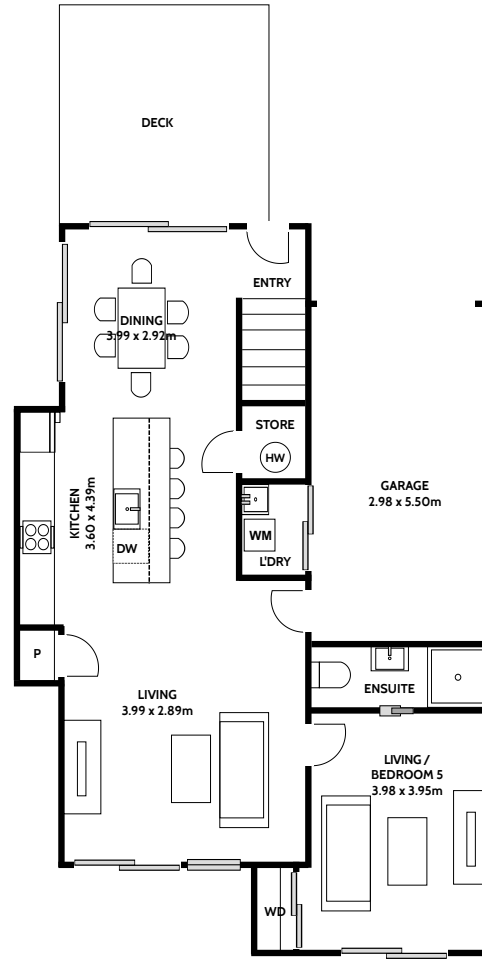

LOT 318

Land Area 246m² House Area 157m²

60+
YEARS

mb
MASTER
BUILDERS

Lower Level

Upper Level

univers^l
New Since 1959

Shelley Clark
021 896 987
shelleyc@universal.co.nz