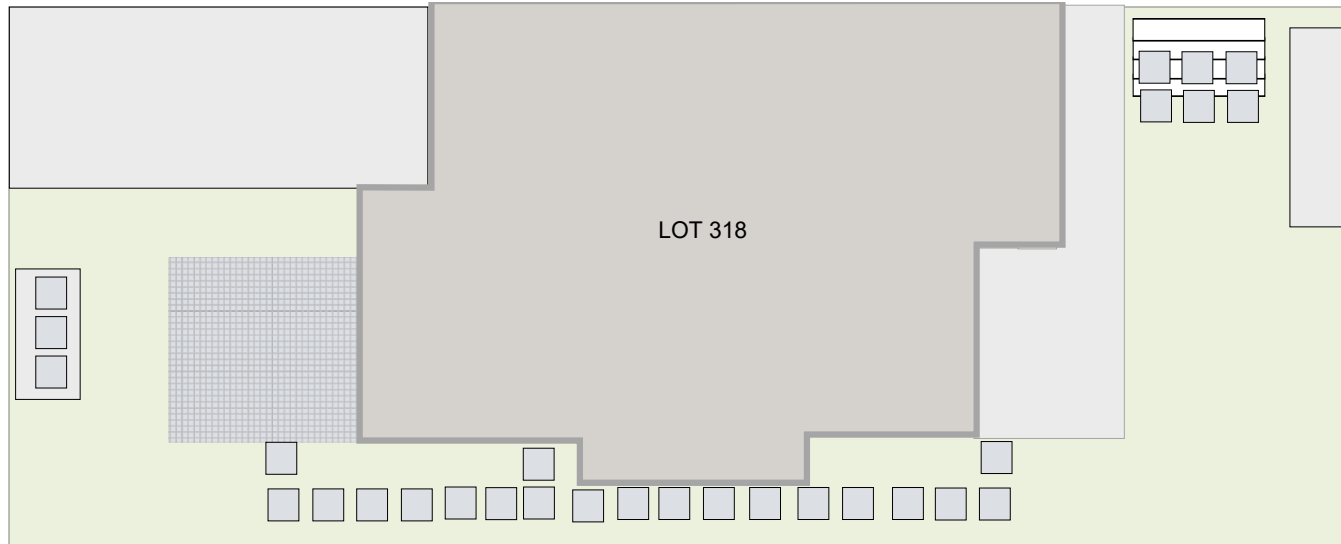

Adrienne Hansen
021 742 042
adrienneh@universal.co.nz

WEST HILLS
westhills.co.nz

Universal Homes Limited reserves the right to change these plans.

LOT 318

Land Area 246m² House Area 157m²

SITE PLAN

Shelley Clark
021 896 987
shelleyc@universal.co.nz