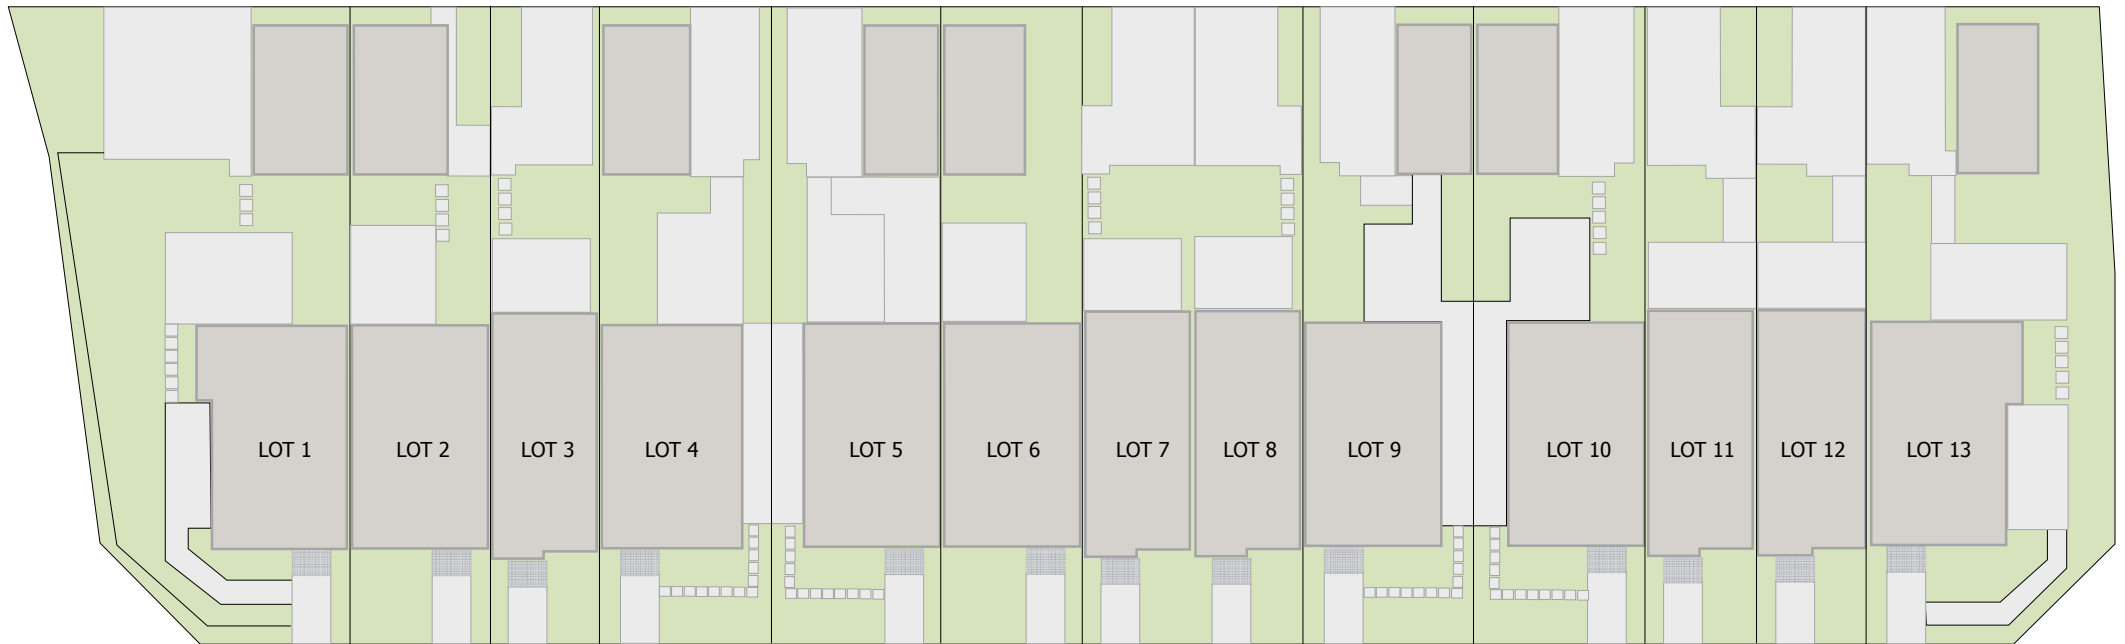

LOT 12

2

1.5

1

1

Land Area 117m² House Area 90.30m²

60+
YEARS

mb
MASTER
BUILDERS