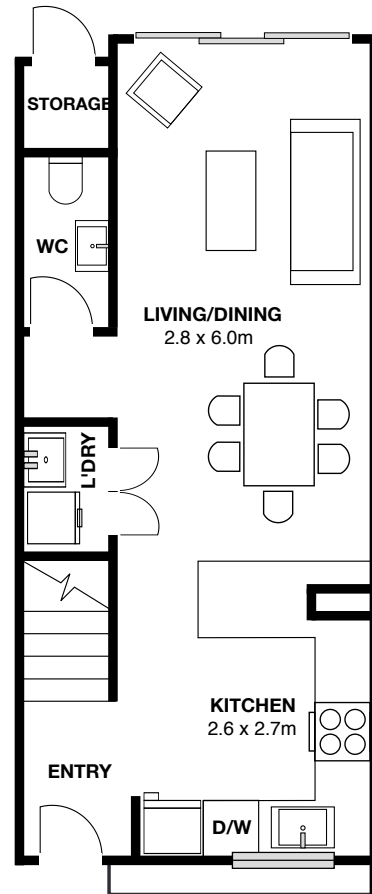

LOT 253

Land Area 87m² House Area 77m²

60+
YEARS

mb
MASTER BUILDERS

Lower Level

Upper Level

univers^l
New Since 1959

Shelley Clark
021 896 987
shelleyc@universal.co.nz

Land Area 87m² House Area 77m²

SITE PLAN

Shelley Clark
021 896 987
shelleyc@universal.co.nz

Adrienne Hansen
021 742 042
adrienneh@universal.co.nz