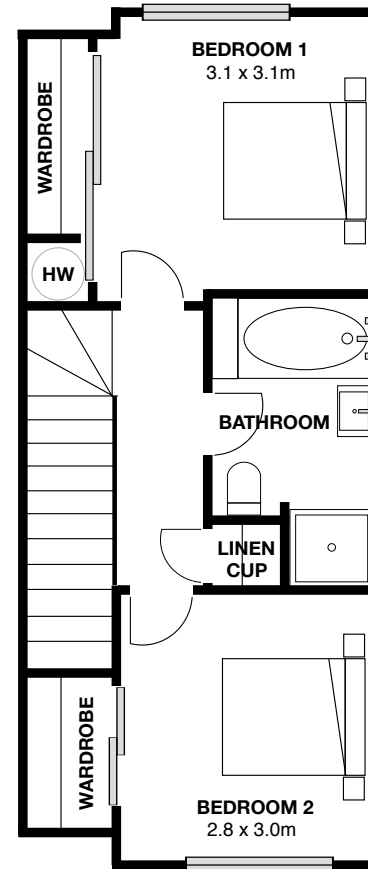

LOT 253

Land Area 87m² House Area 77m²

60+
YEARS

mb
MASTER BUILDERS

Lower Level

Upper Level

univers^l
New Since 1959

Shelley Clark
021 896 987
shelleyc@universal.co.nz

Land Area 87m² House Area 77m²

SITE PLAN

Shelley Clark
021 896 987
shelleyc@universal.co.nz

Adrienne Hansen
021 742 042
adrienneh@universal.co.nz