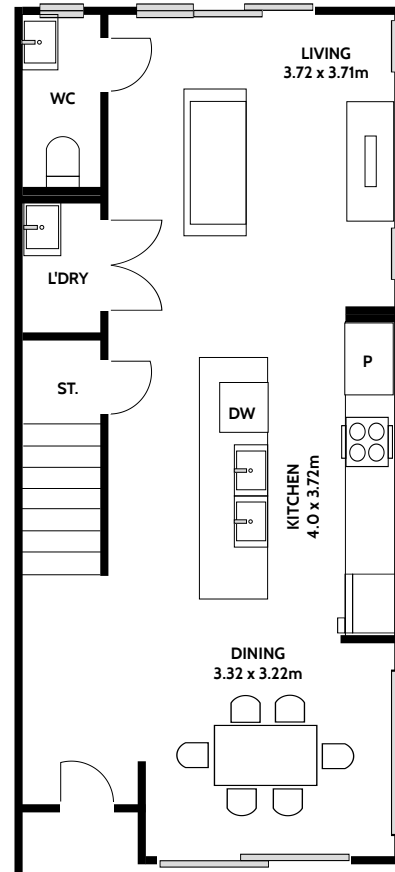

LOT 312

Land Area 151m² House Area 110m²

60+
YEARS

mb
MASTER
BUILDERS

Lower Level

Upper Level

univers^l
New Since 1959

Shelley Clark
021 896 987
shelleyc@universal.co.nz

Adrienne Hansen
021 742 042
adrienneh@universal.co.nz

WEST HILLS
westhills.co.nz

LOT 312

Land Area 151m² House Area 110m²

SITE PLAN

Shelley Clark
021 896 987
shelleyc@universal.co.nz

Adrienne Hansen
021 742 042
adrienneh@universal.co.nz