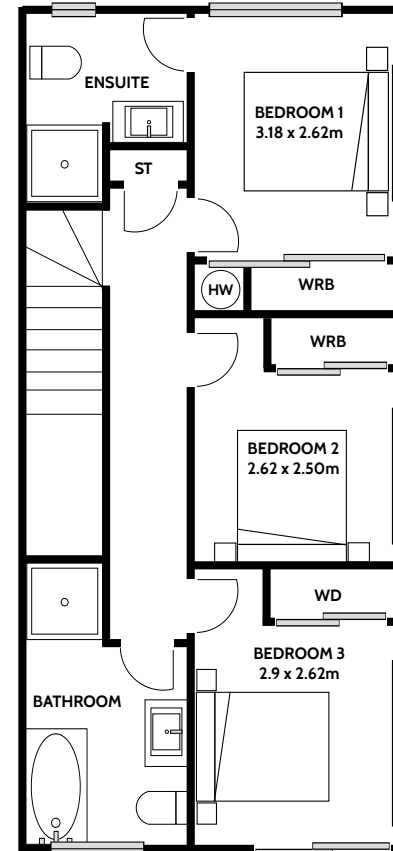

LOT 312

Land Area 151m² House Area 110m²

60+
YEARS

mb
MASTER
BUILDERS

Lower Level

Upper Level

univers^l
New Since 1959

Shelley Clark
021 896 987
shelleyc@universal.co.nz

Adrienne Hansen
021 742 042
adrienneh@universal.co.nz

WEST HILLS
westhills.co.nz

LOT 312

Land Area 151m² House Area 110m²

SITE PLAN

Shelley Clark
021 896 987
shelleyc@universal.co.nz

Adrienne Hansen
021 742 042
adrienneh@universal.co.nz