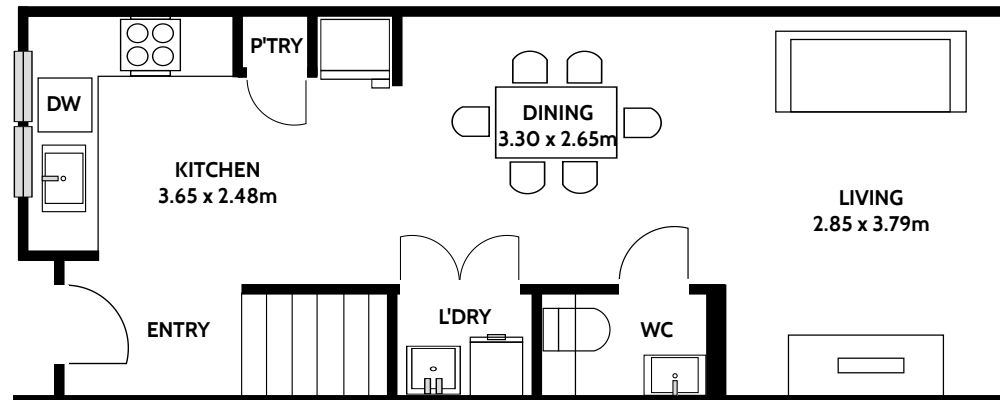

LOT 293

Land Area 102m² House Area 82m²

60+
YEARS

mb
MASTER
BUILDERS

Upper Level

Lower Level

univers^l
New Since 1959

Shelley Clark
021 896 987
shelleyc@universal.co.nz

Land Area 102m² House Area 82m²

SITE PLAN

Shelley Clark
021 896 987
shelleyc@universal.co.nz

Adrienne Hansen
021 742 042
adrienneh@universal.co.nz