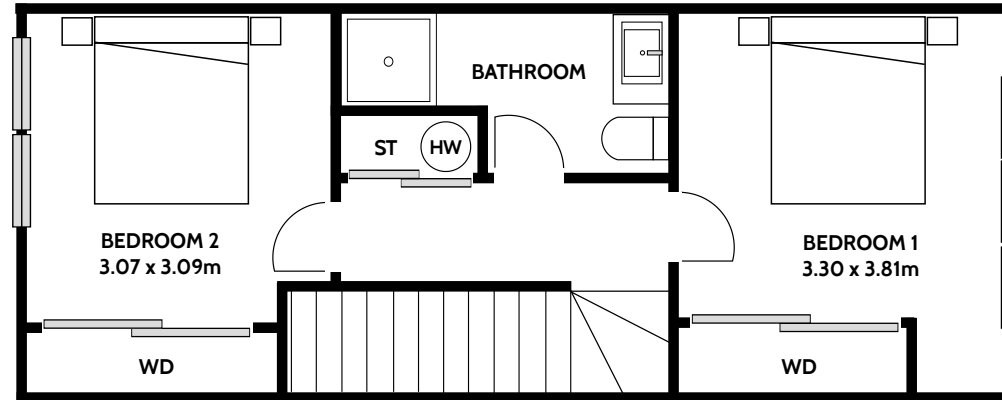

LOT 293

Land Area 102m² House Area 82m²

60+
YEARS

mb
MASTER
BUILDERS

Upper Level

Lower Level

univers^l
New Since 1959

Shelley Clark
021 896 987
shelleyc@universal.co.nz

Land Area 102m² House Area 82m²

SITE PLAN

Shelley Clark
021 896 987
shelleyc@universal.co.nz

Adrienne Hansen
021 742 042
adrienneh@universal.co.nz