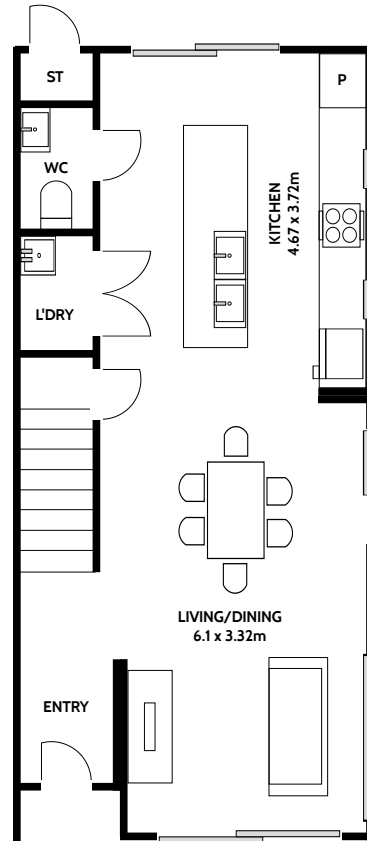

# LOT 299

Land Area 166m<sup>2</sup> House Area 110m<sup>2</sup>

60+  
YEARS

mb  
MASTER BUILDERS

Lower Level

Upper Level

univers<sup>l</sup>  
New Since 1959

Shelley Clark  
021 896 987  
shelleyc@universal.co.nz

# LOT 299

Land Area 166m<sup>2</sup> House Area 110m<sup>2</sup>