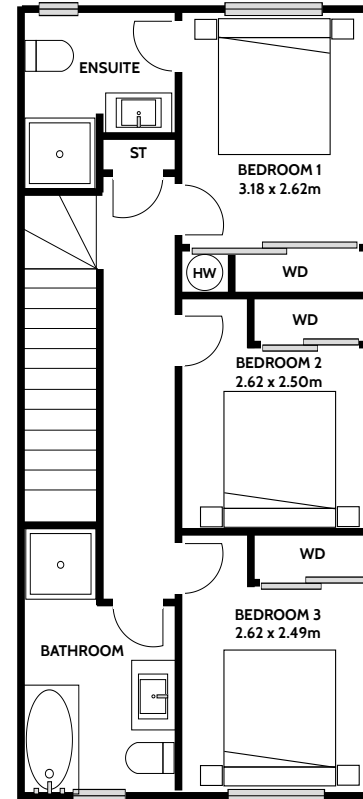

# LOT 299

Land Area 166m<sup>2</sup> House Area 110m<sup>2</sup>

60+  
YEARS

mb  
MASTER BUILDERS

Lower Level

Upper Level

univers<sup>l</sup>  
New Since 1959

Shelley Clark  
021 896 987  
shelleyc@universal.co.nz

# LOT 299

Land Area 166m<sup>2</sup> House Area 110m<sup>2</sup>