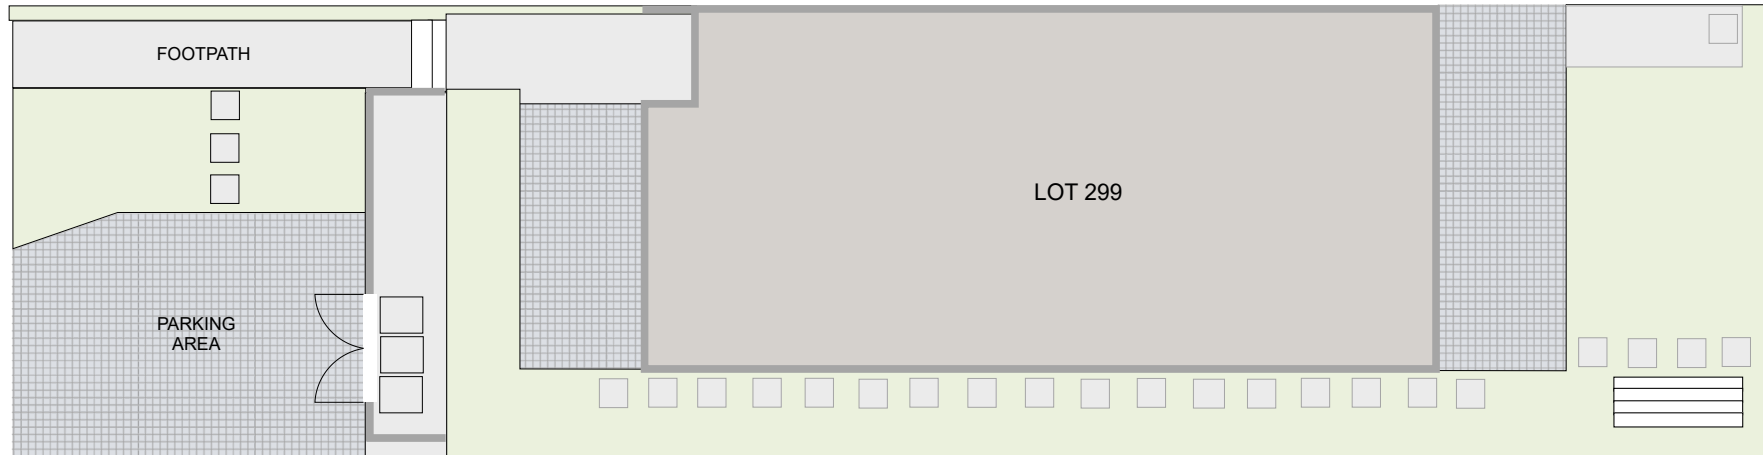

# LOT 299

Land Area 166m<sup>2</sup> House Area 110m<sup>2</sup>