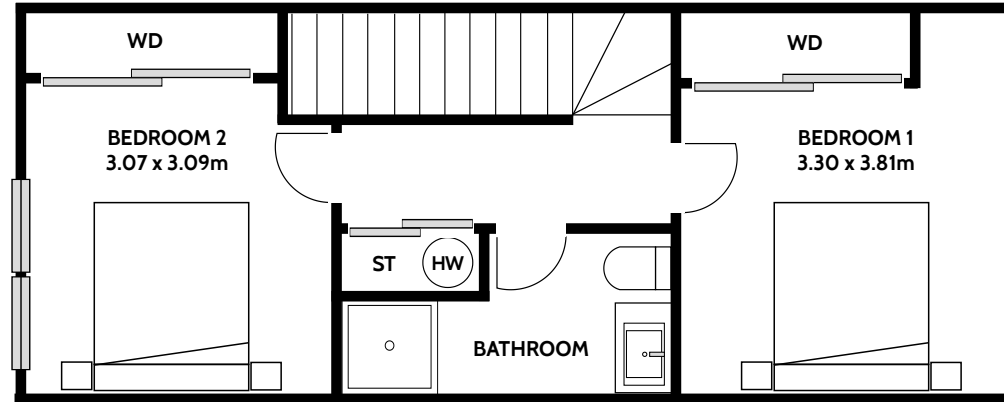

LOT 294

Land Area 102m² House Area 80m²

60+
YEARS

mb
MASTER BUILDERS

Upper Level

Lower Level

univers^l
New Since 1959

Shelley Clark
021 896 987
shelleyc@universal.co.nz

Land Area 102m² House Area 80m²

SITE PLAN

New Since 1959

Shelley Clark

021 896 987

shelleyc@universal.co.nz

Adrienne Hansen

021 742 042