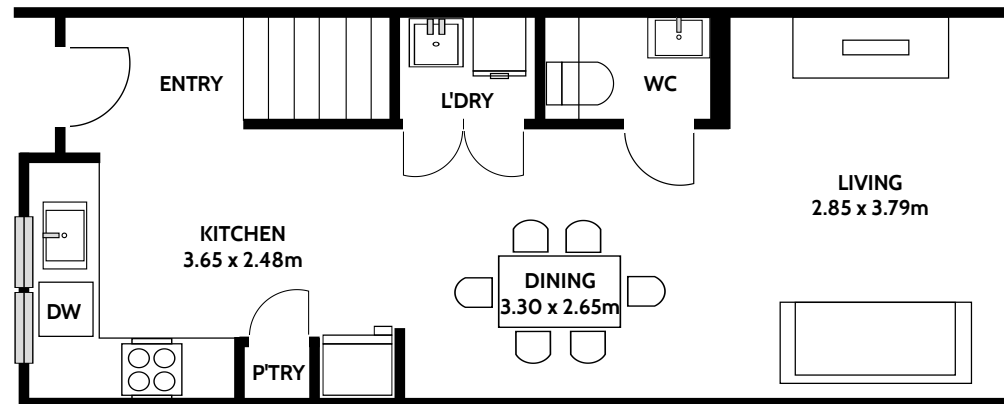

LOT 294

Land Area 102m² House Area 80m²

60+
YEARS

mb
MASTER BUILDERS

Upper Level

Lower Level

univers^l
New Since 1959

Shelley Clark
021 896 987
shelleyc@universal.co.nz

Land Area 102m² House Area 80m²

SITE PLAN

New Since 1959

Shelley Clark

021 896 987

shelleyc@universal.co.nz

Adrienne Hansen

021 742 042